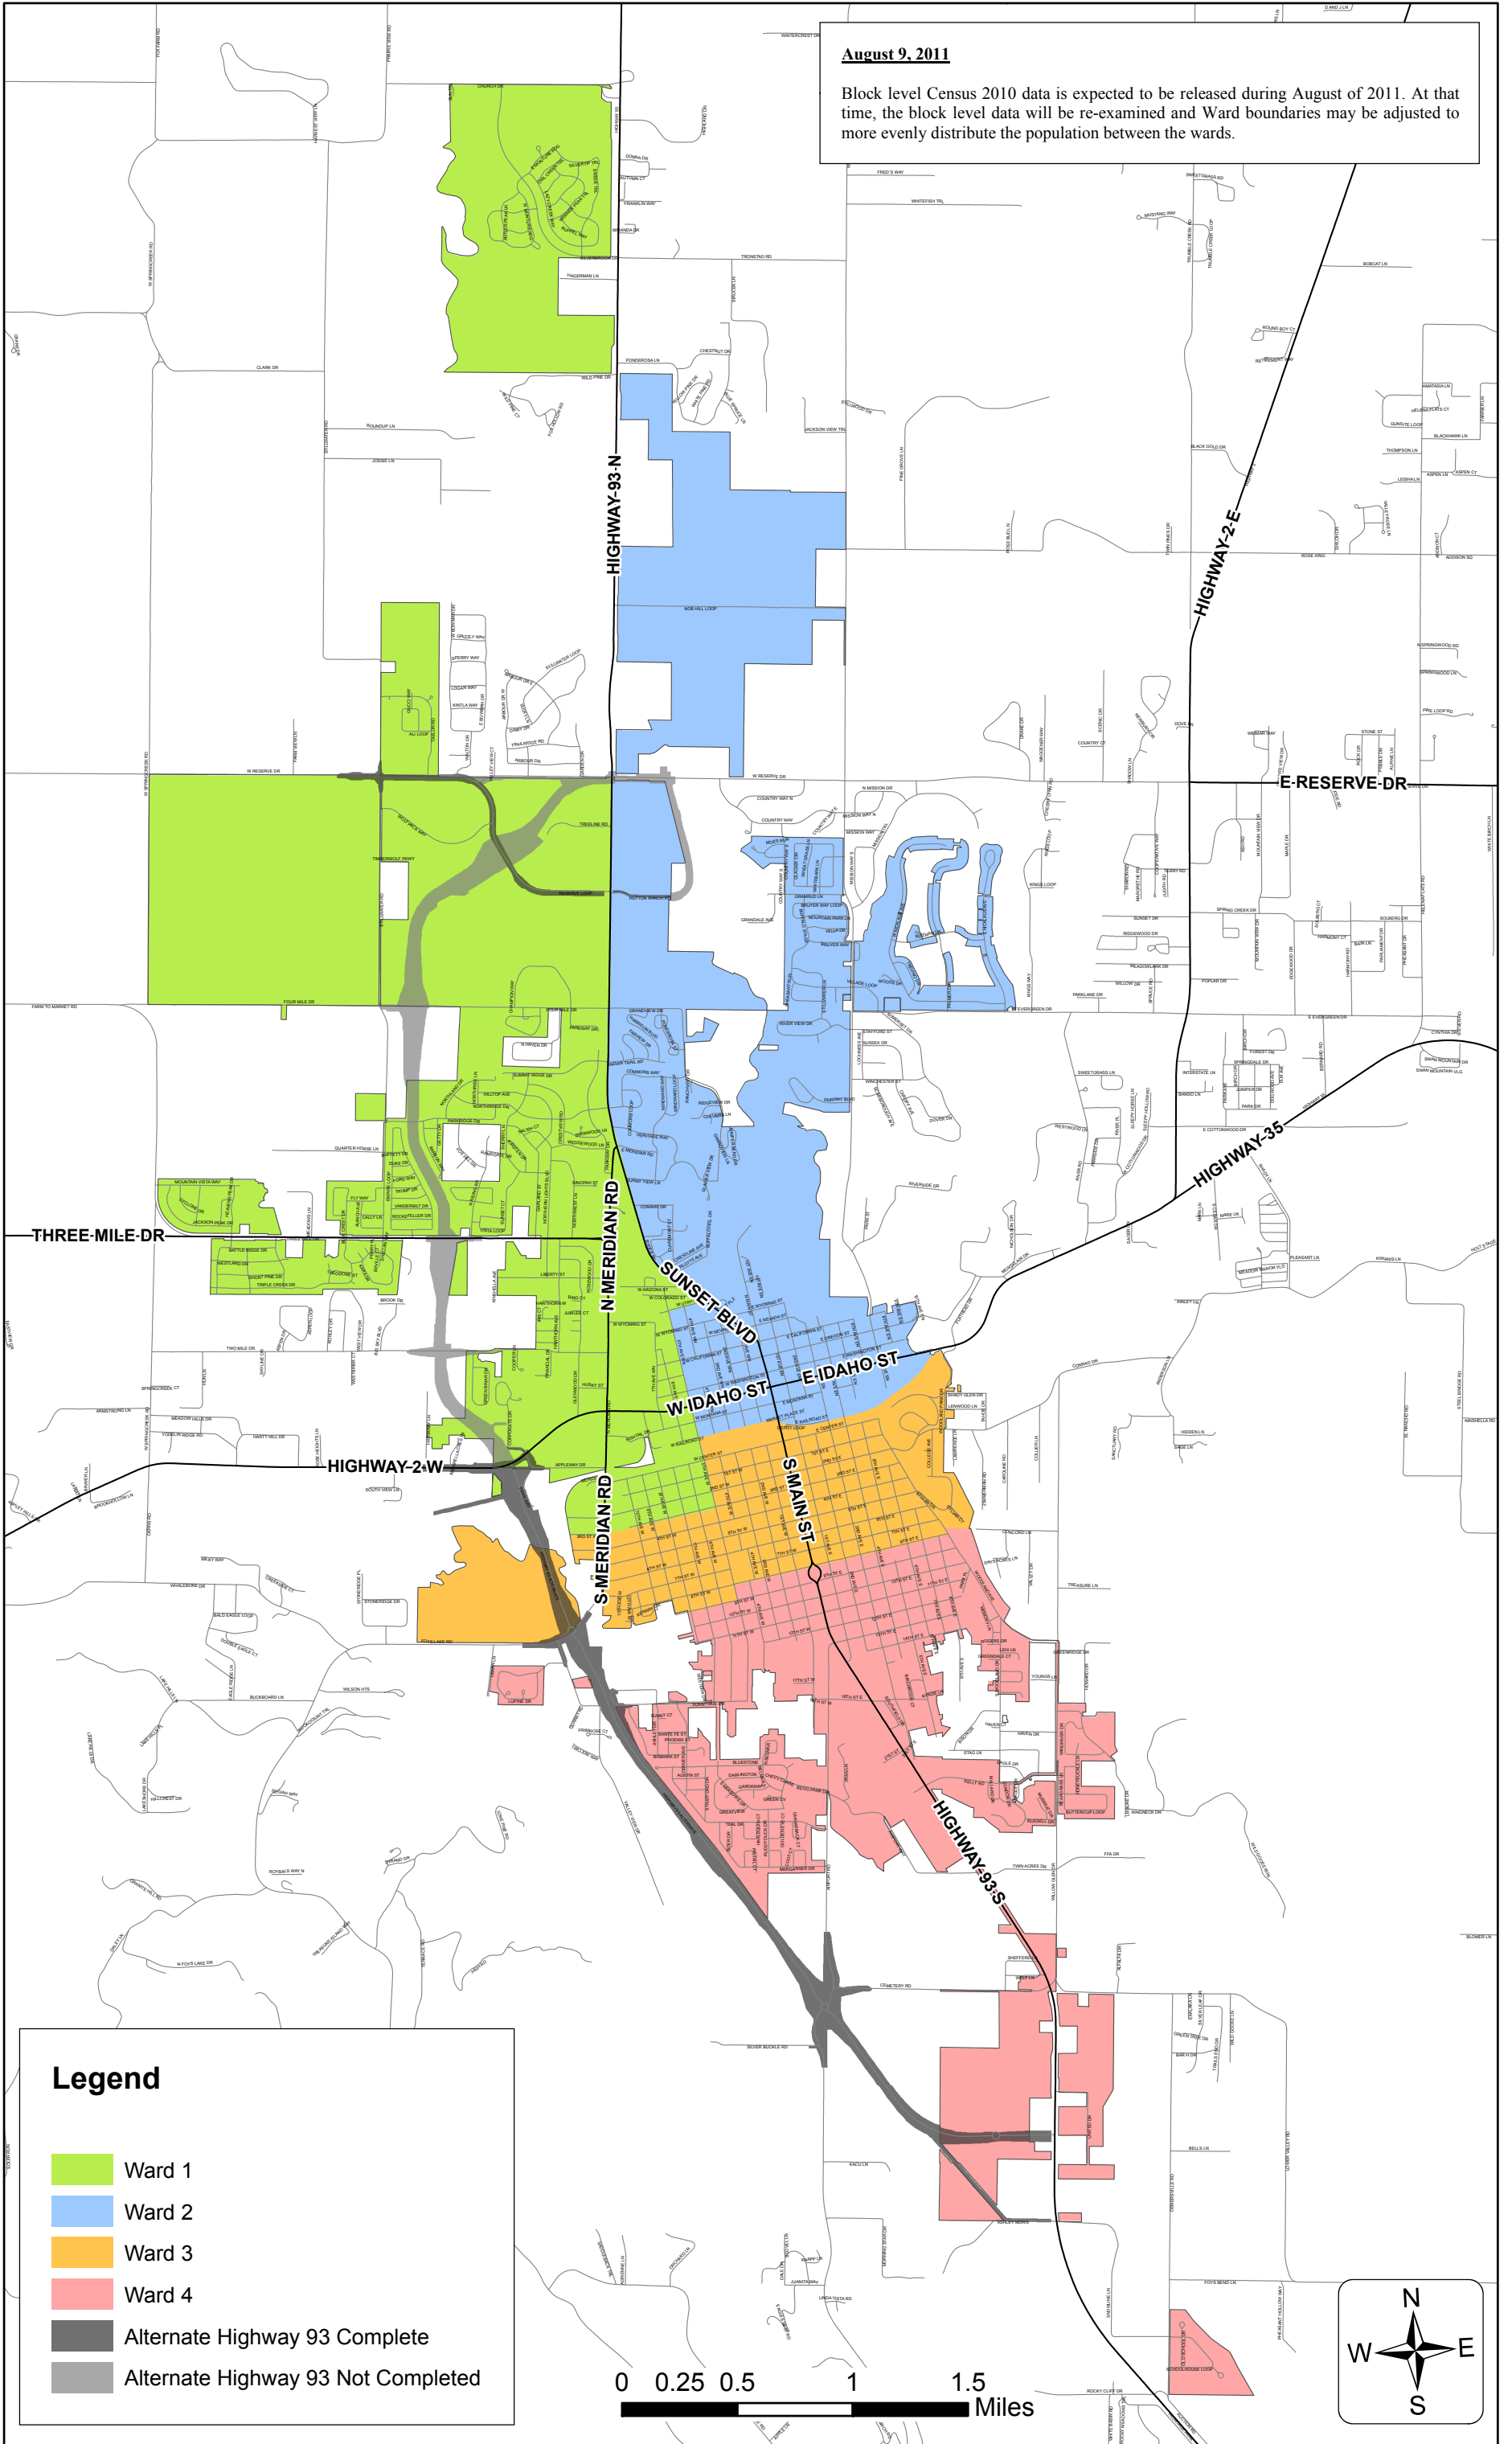

City of Kalispell Wards, August 2011

August 9, 2011

Block level Census 2010 data is expected to be released during August of 2011. At that time, the block level data will be re-examined and Ward boundaries may be adjusted to more evenly distribute the population between the wards.

Legend

- Ward 1
- Ward 2
- Ward 3
- Ward 4
- Alternate Highway 93 Complete
- Alternate Highway 93 Not Completed

0 0.25 0.5 1 1.5 Miles