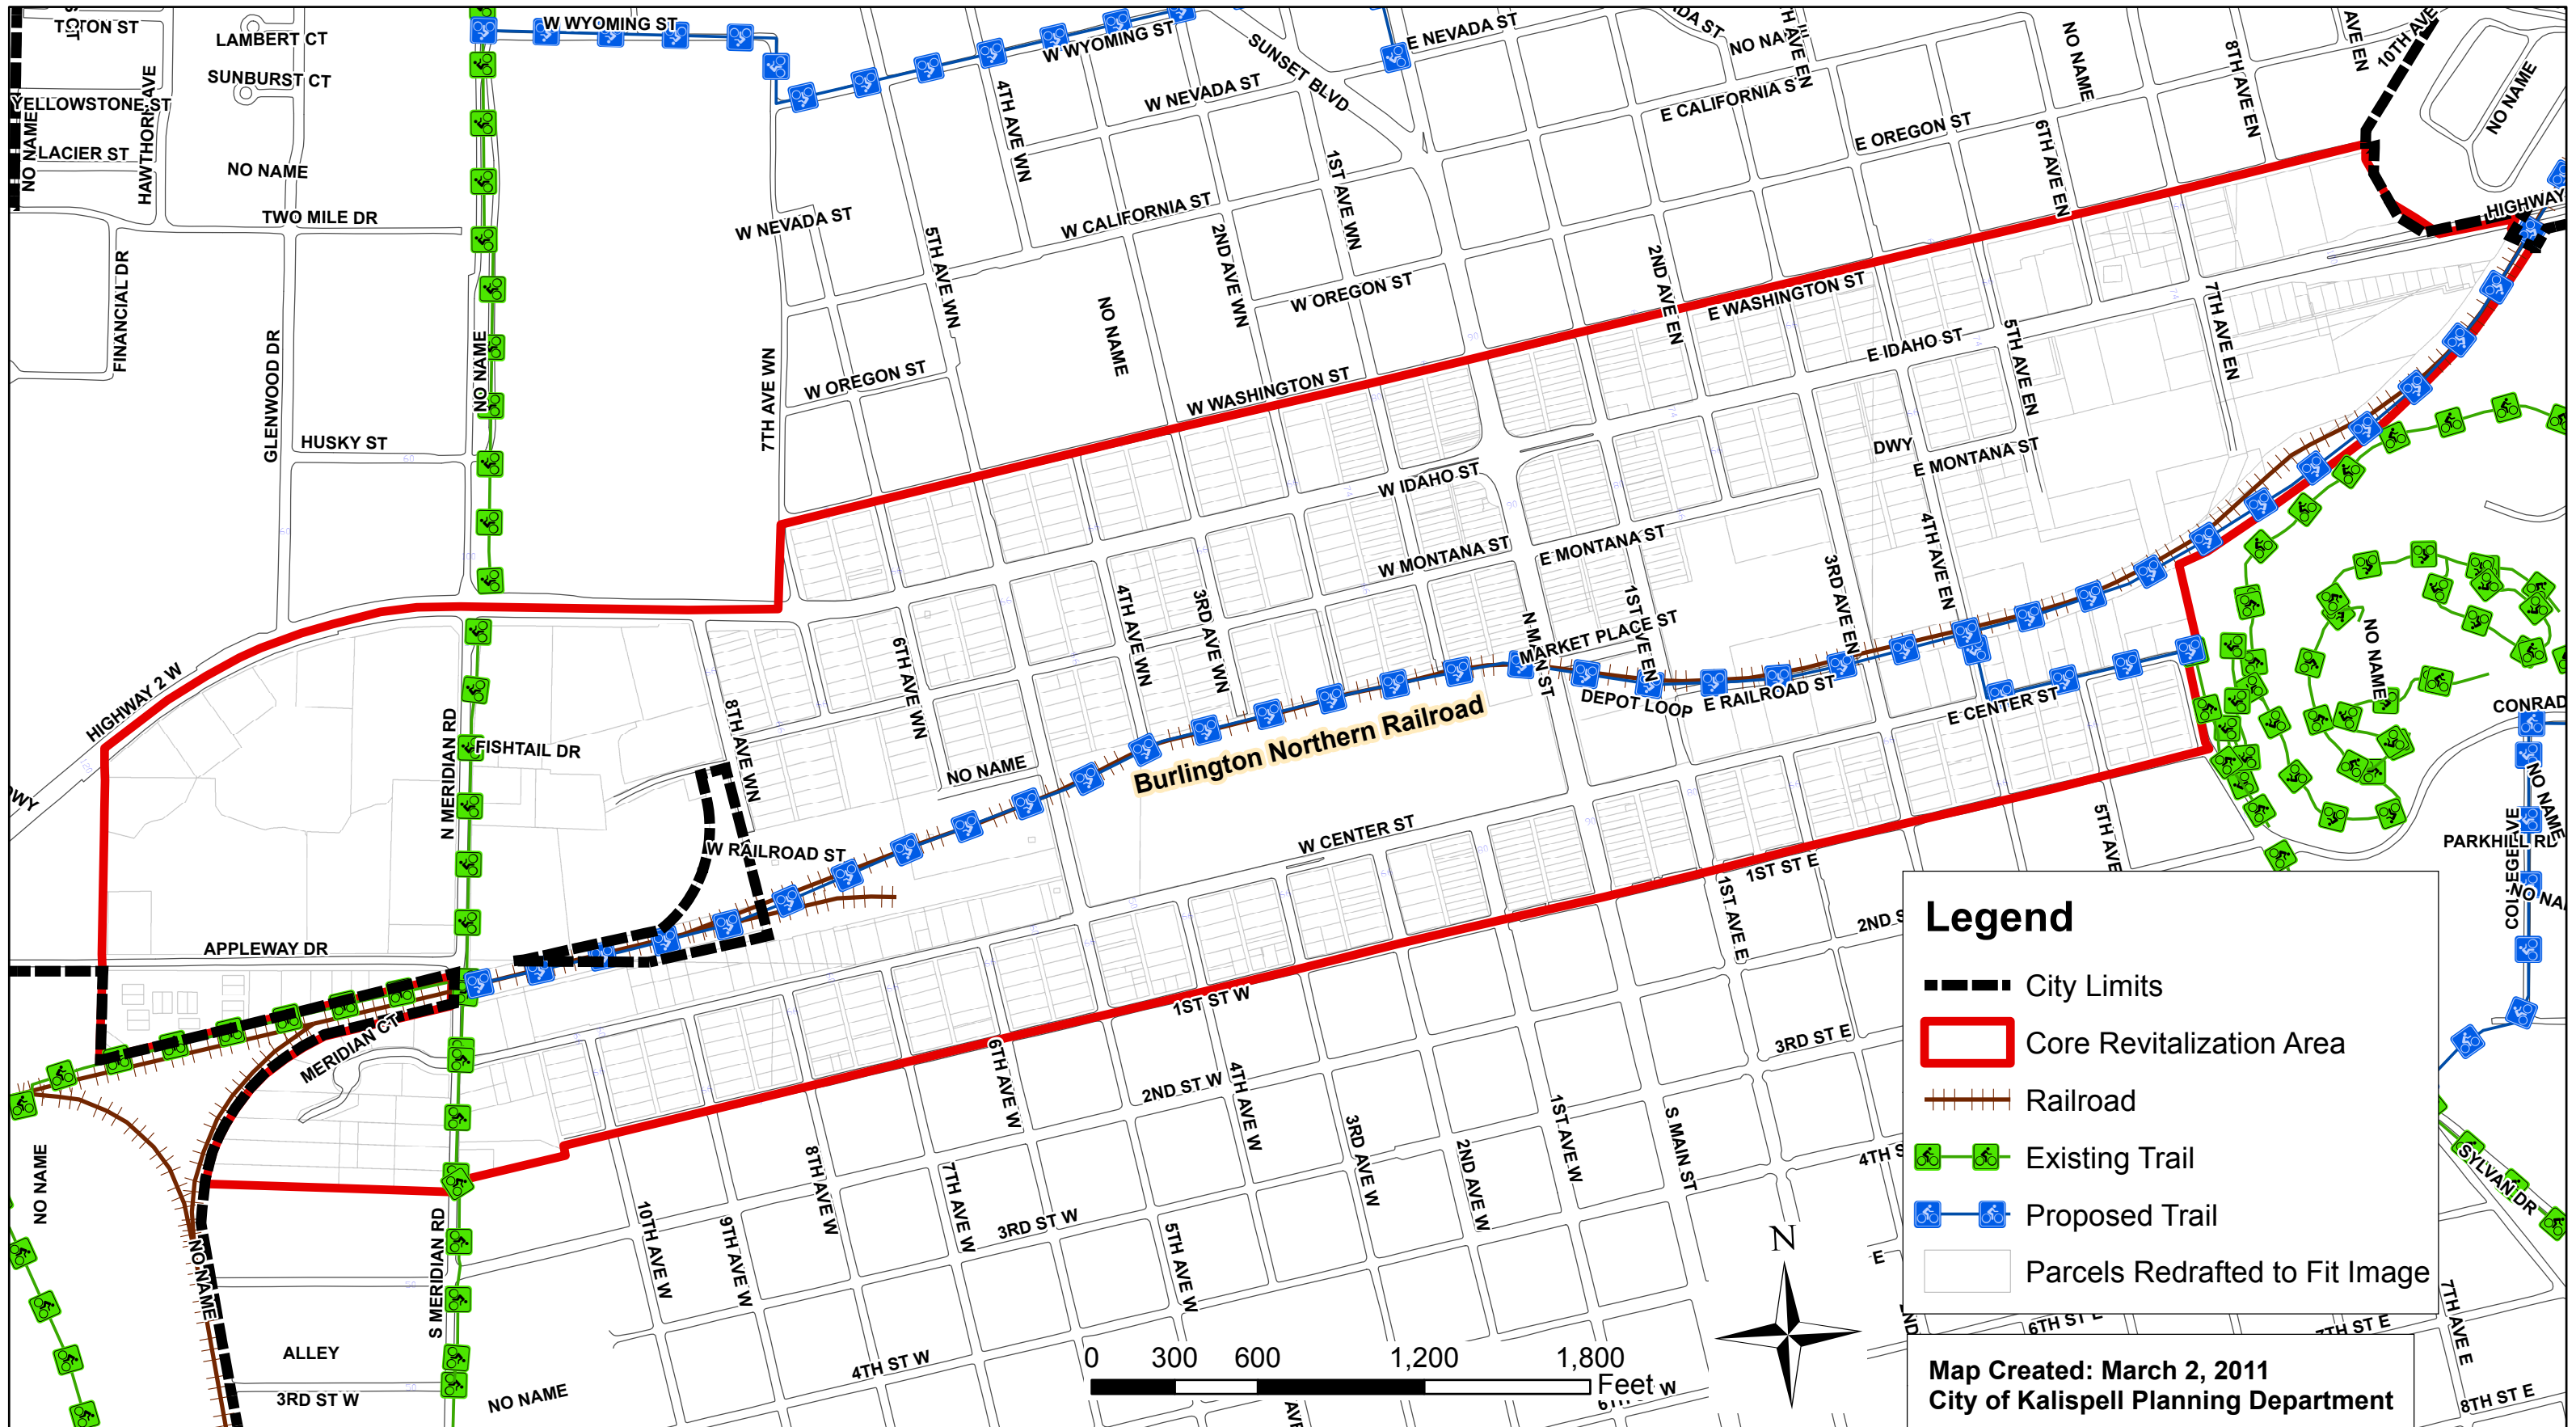

# Kalispell Core Revitalization Area Transportation Map

(parcel lines are shown inside of the subject area only)

**Legend**

- City Limits
- ▭ Core Revitalization Area
- +— Railroad
- 🚲 Existing Trail
- 🚲 Proposed Trail
- ▭ Parcels Redrafted to Fit Image

Map Created: March 2, 2011  
 City of Kalispell Planning Department