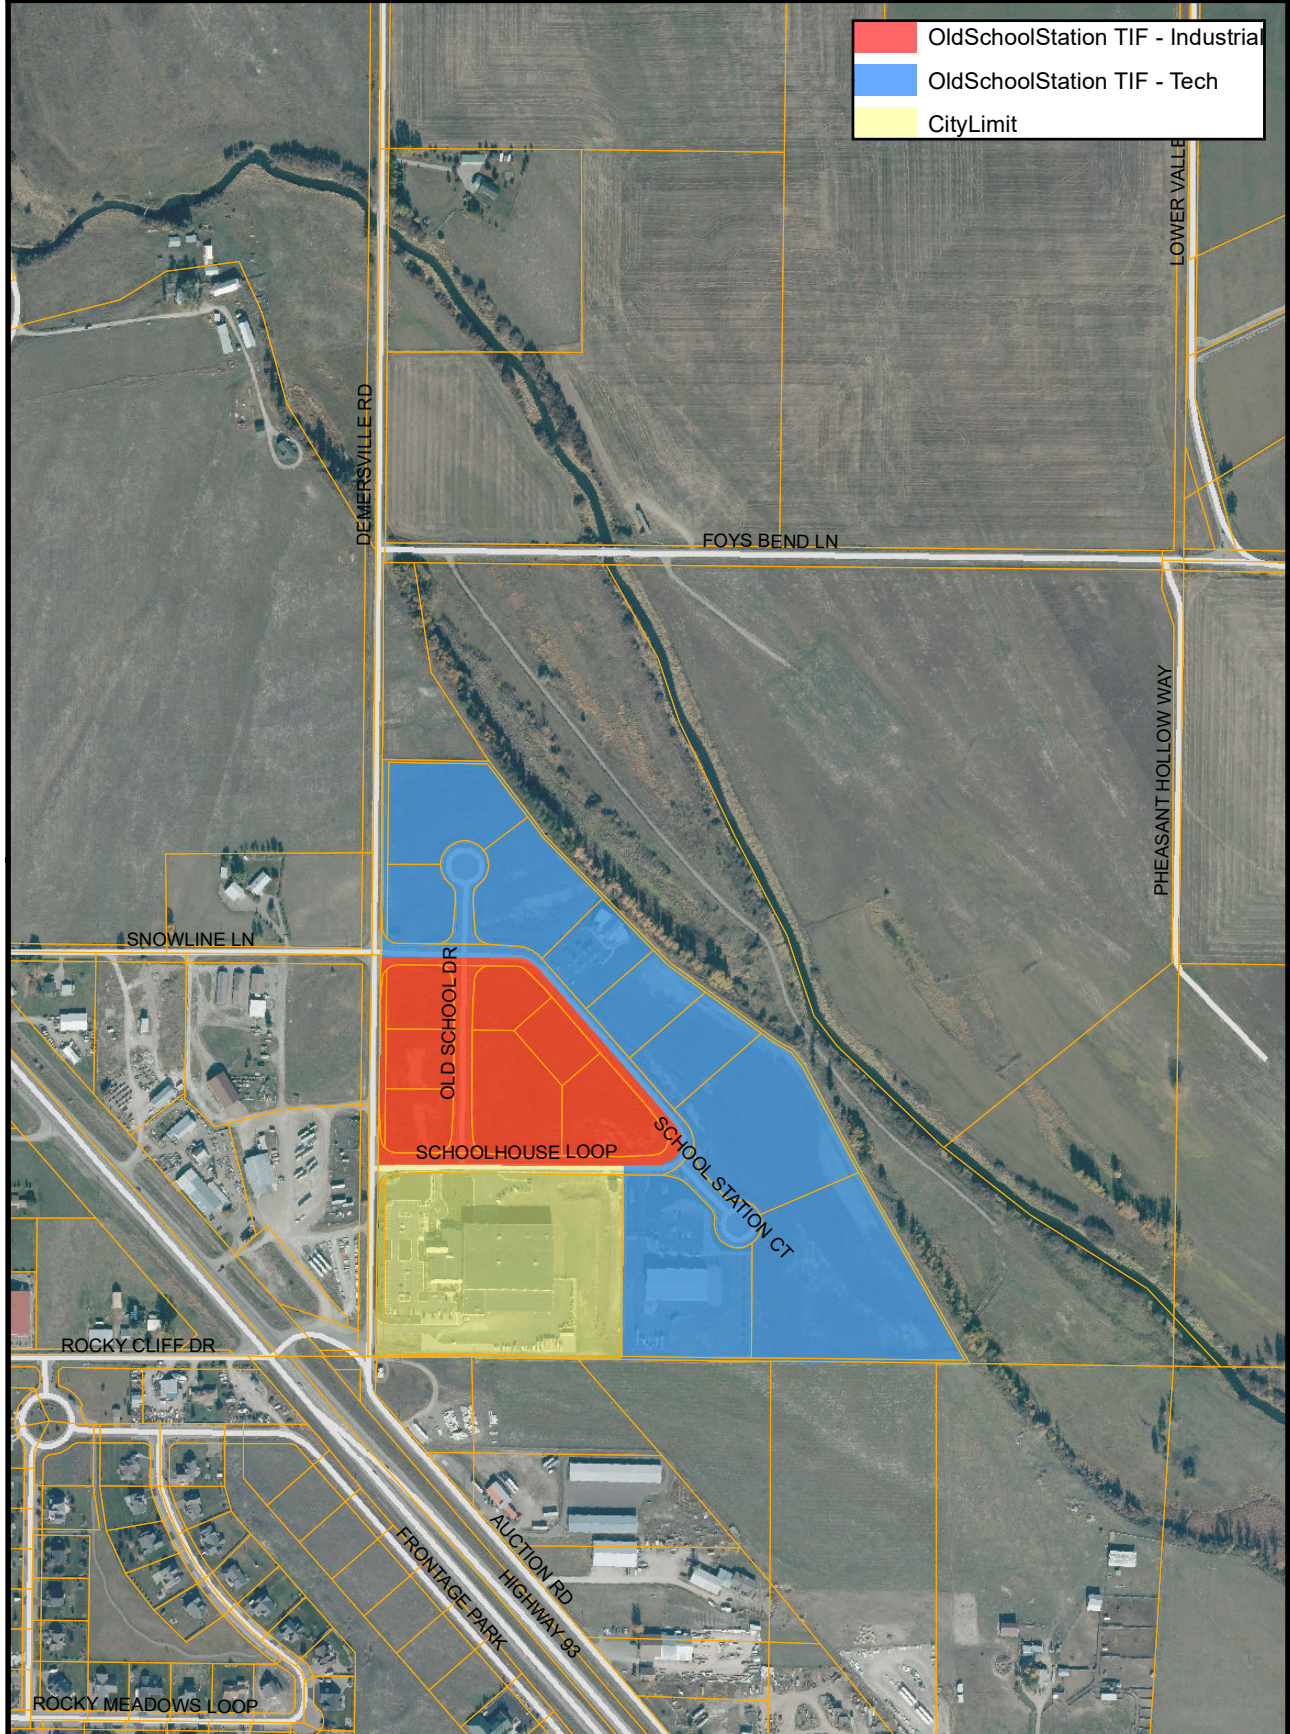

# Glacier Rail Park TEDD - City of Kalispell

- OldSchoolStation TIF - Industrial
- OldSchoolStation TIF - Tech
- CityLimit

Date: Sept 12th, 2017  
 FilePath: I:/2017/Krista/09122017

Kalispell Planning Dept.